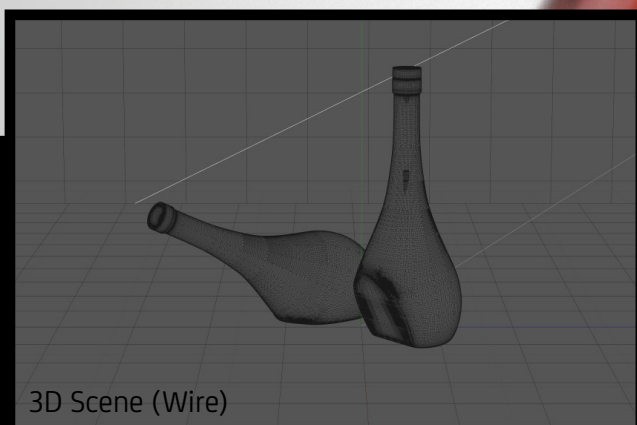

Final Render

3D Scene (Wire)

## Marquise - bottle

Product Id Model\_0000083